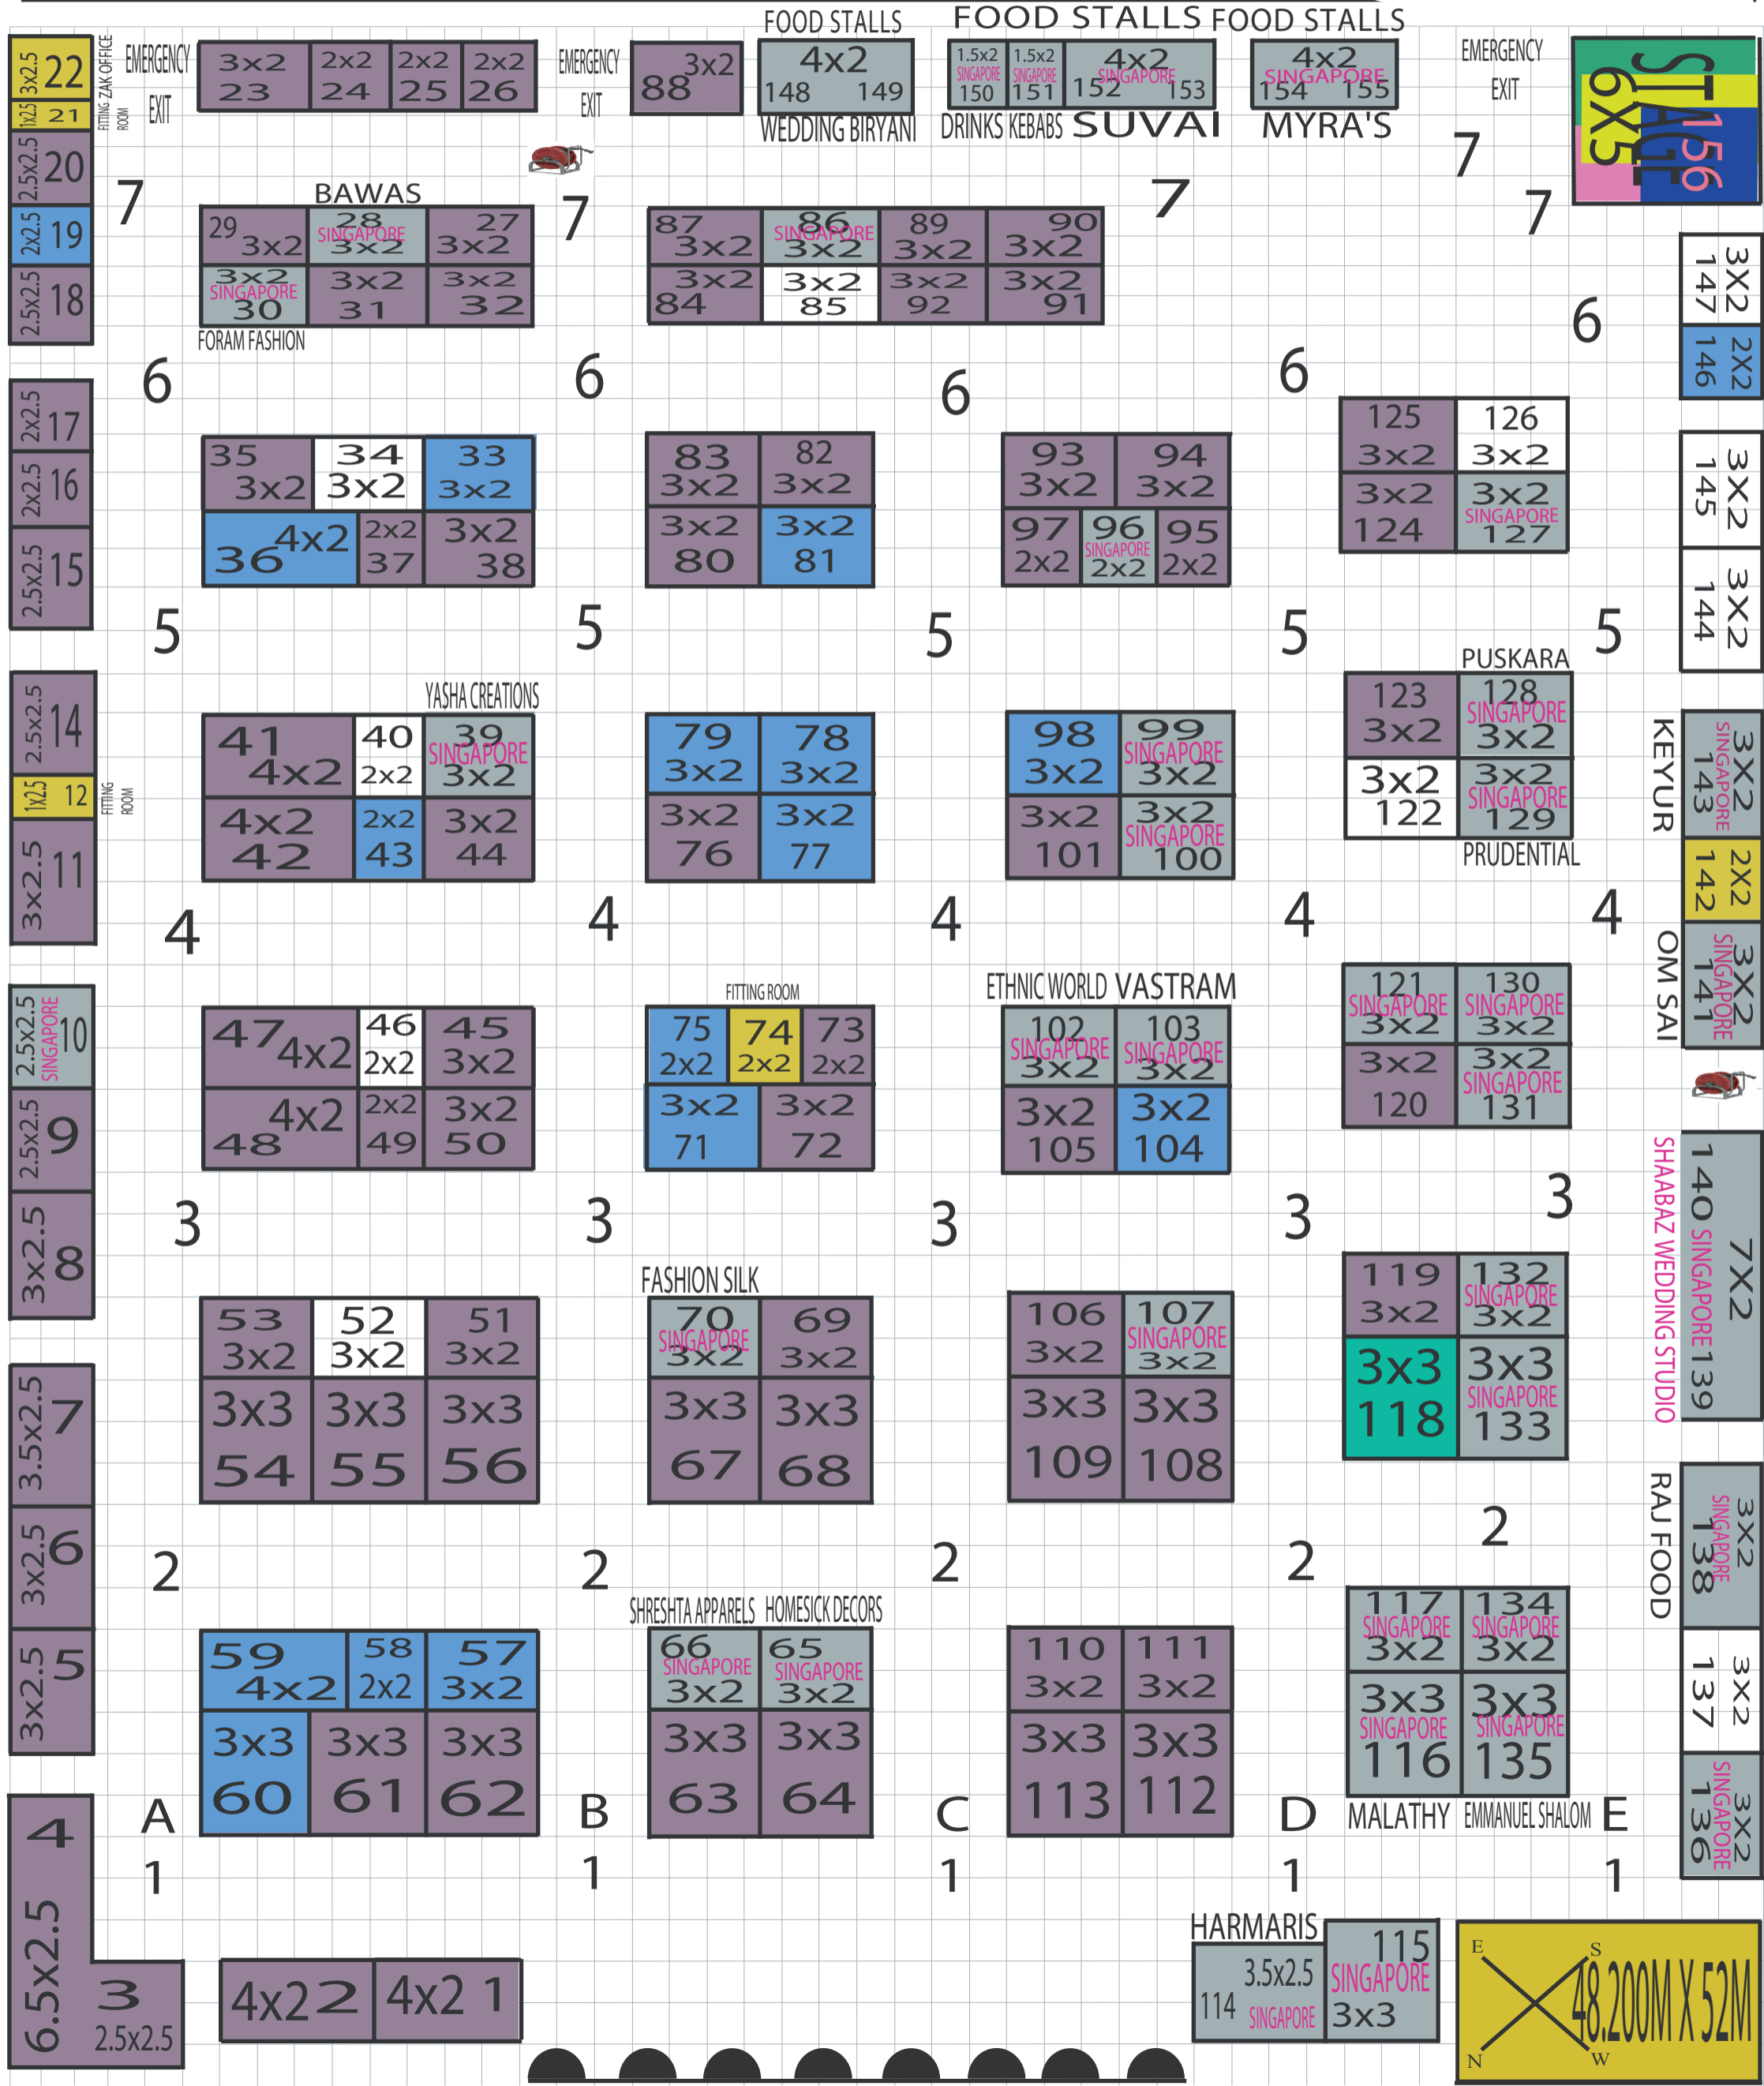

EXHIBITION HALL PLAN - 2019

10 JANUARY - 13, JANUARY 2019,
 HALL - 4 --- B
 SINGAPORE EXPO, SINGAPORE

NEW YEAR AND PONGAL SPECIAL

10 JAN - 13 JAN 2019
 Singapore Expo, Singapore

ENTRANCE / EXIT